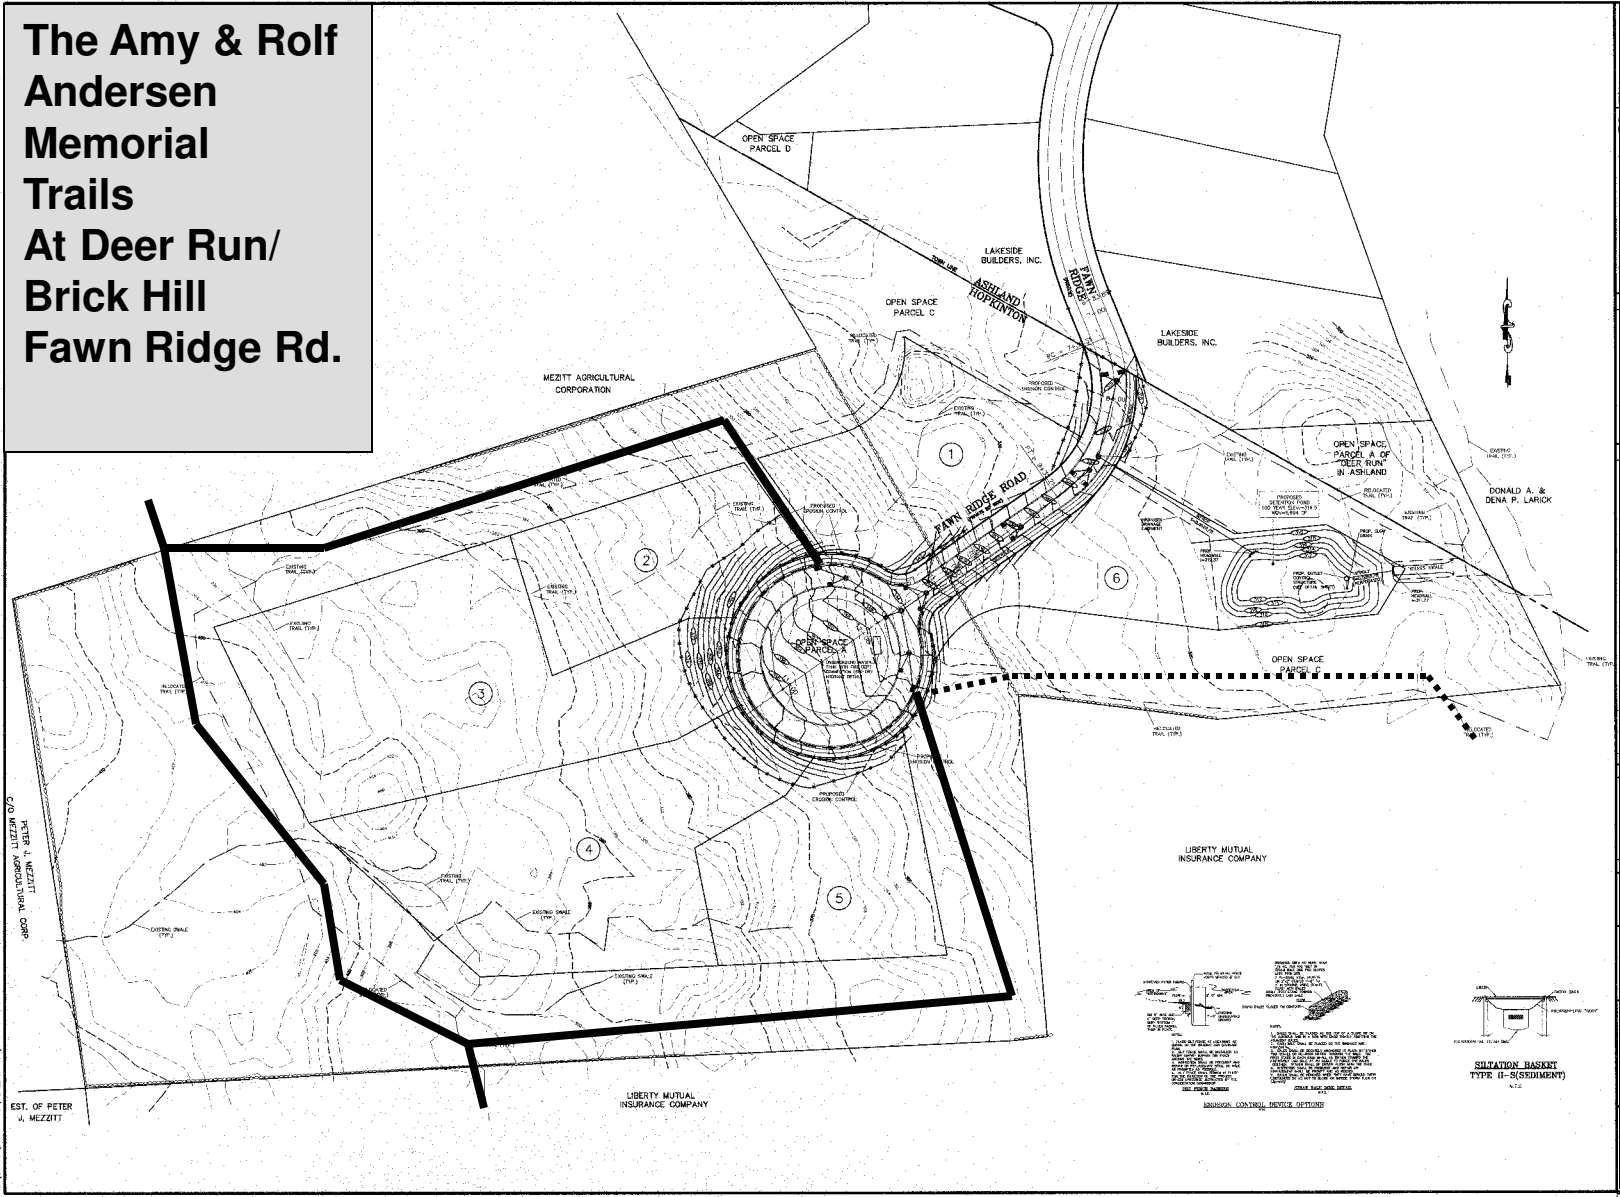

The Amy & Rolf Andersen Memorial Trails At Deer Run/ Brick Hill Fawn Ridge Rd.

M. VOIT/DRAWINGS/DE PLANS/VERSION CONTROL PLAN/DWG
 PETER A. MEZITT
 C/O MEZITT AGRICULTURAL CORP.
 EST. OF PETER
 A. MEZITT

..... Proposed Trails ——— Existing Trail