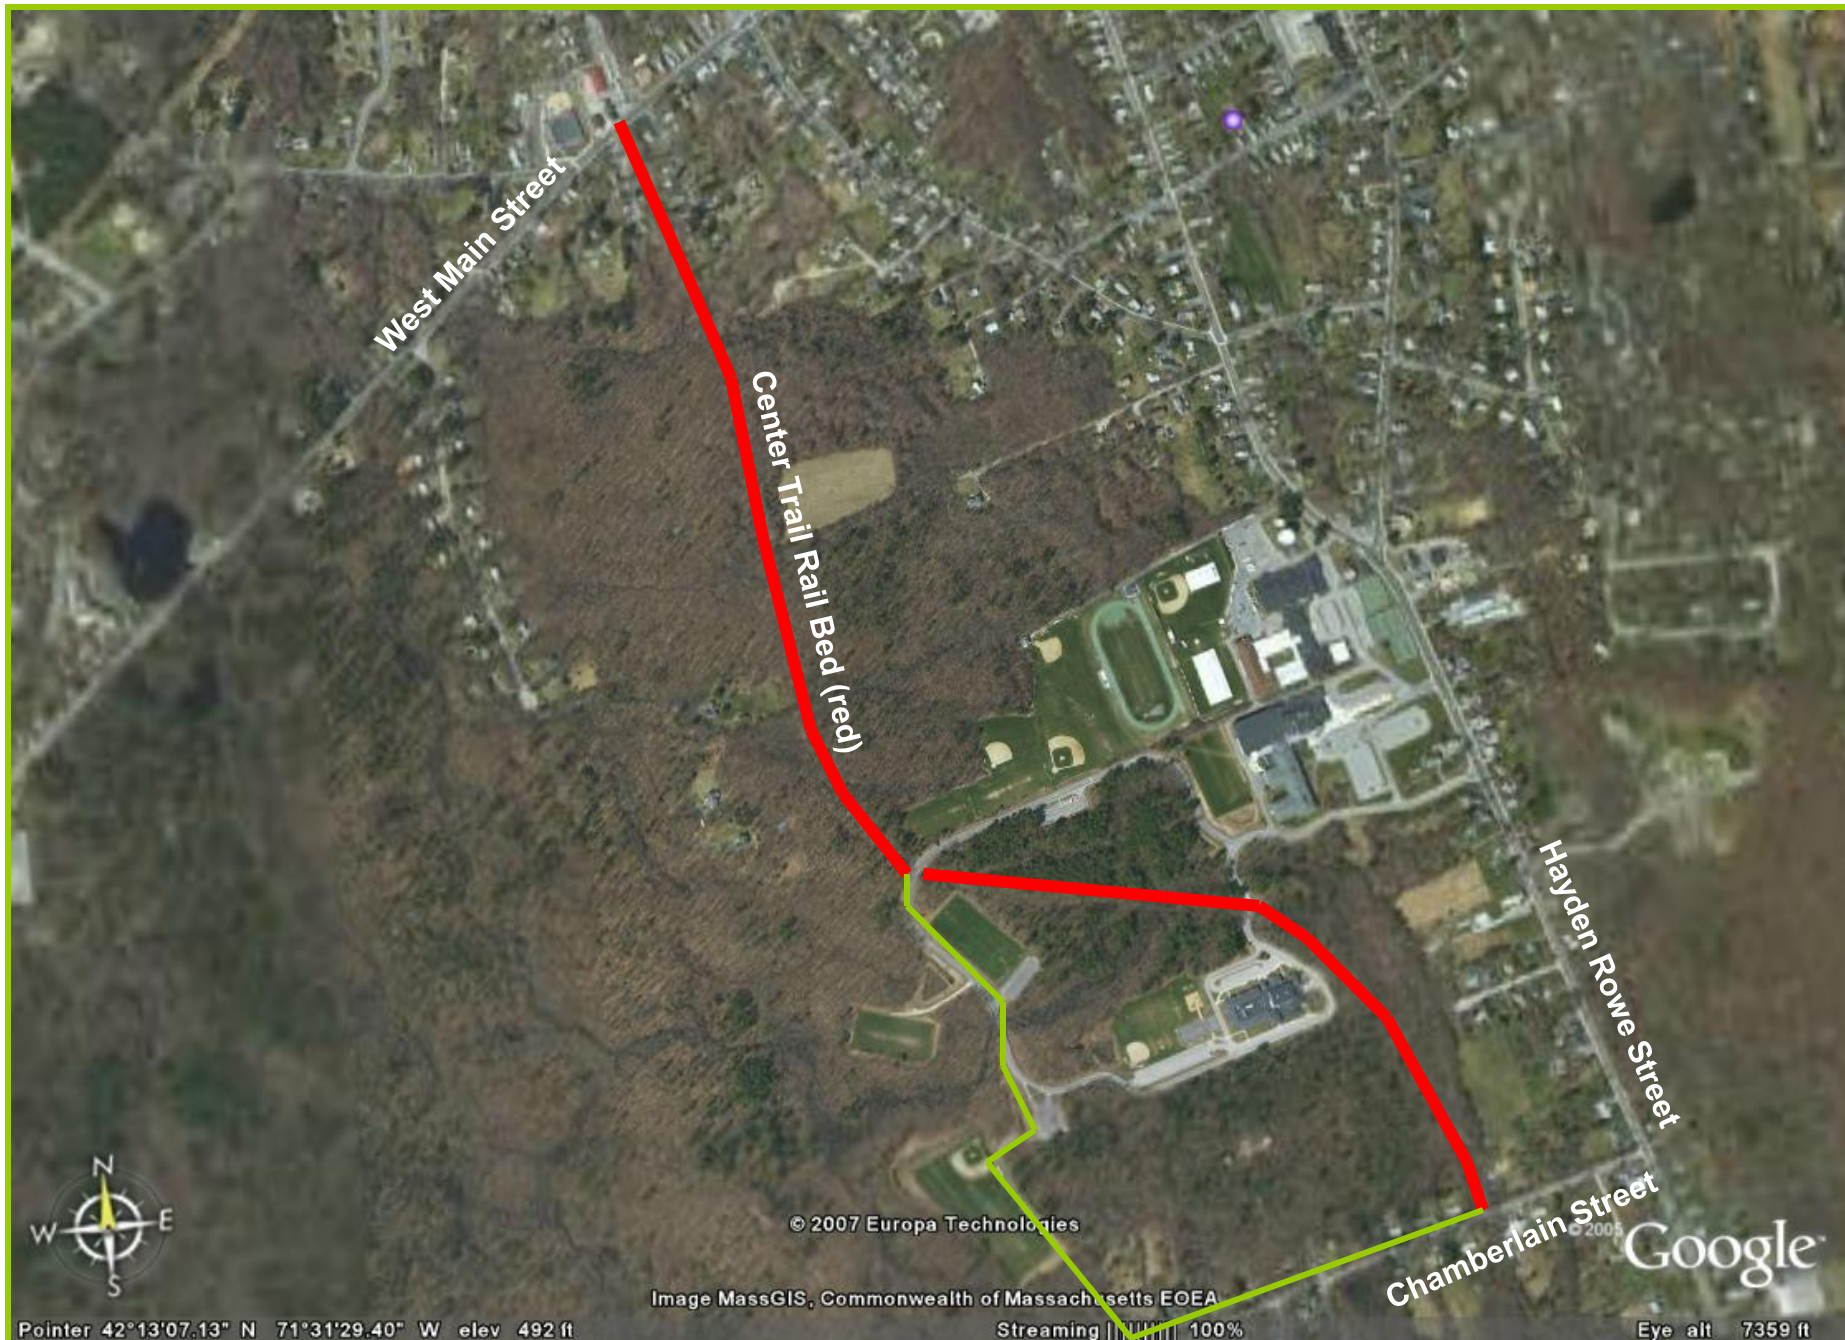

Center Trail

Center Trail – A Conservation Restricted Property

Hopkinton Area Land Trust

West Main Street

Center Trail Rail Bed (red)

Hayden Rowe Street

Chamberlain Street

© 2007 Europa Technologies

Google

Pointer 42°13'07.13" N 71°31'29.40" W elev 492 ft

Image MassGIS, Commonwealth of Massachusetts EOE

Streaming 100%

Eye alt 7359 ft

Center Trail (as presented to ConComm)